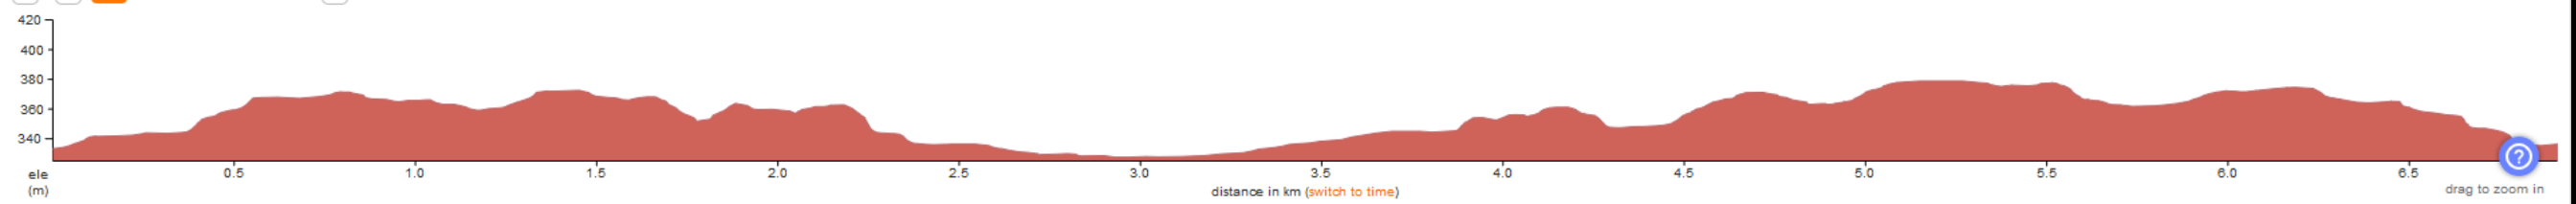

Concession Rd 6

Concession R

6

1

2

4

5

3

M

M

MED

M

ele speed grade temp 6.9 km +147 m / -144 m

drag to zoom in

Ontario Cup #1  
Woodnewton

**START**